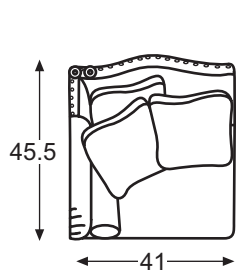

[CenturyFurniture.com](http://CenturyFurniture.com)

**LR-81931LF**  
**Broadwater LAF Love Seat**  
 Leather Fabric Combination

overall  
 w 41 d 45½ h 41

inside  
 w 23 d 20 h 20

seat arm  
 21 30

**LR-81915LF**  
**Broadwater Large Wedge**  
 Leather Fabric Combination

LR-81915LF

LR-81932LF

Broadwater Sectional

**LR-81931LF**  
**Broadwater LAF Love Seat**  
 Leather Fabric Combination

overall  
 w 41 d 45½ h 41

inside  
 w 23 d 20 h 20

seat arm  
 21 30

**LR-81914LF**  
**Broadwater Small Wedge**  
 Leather Fabric Combination

overall  
 w 38½ d 45½ h 43½

inside  
 w 27½ d 20 h 22½

seat  
 21

**LR-81932LF**  
**Broadwater RAF Love Seat**  
 Leather Fabric Combination

overall  
 w 41 d 45½ h 41

inside  
 w 23 d 20 h 20

seat arm  
 21 30

also available

- LR-81914 Broadwater Small Wedge
- LR-81915 Broadwater Large Wedge
- LR-81915LF Broadwater Large Wedge
- LR-81931 Broadwater LAF Love Seat
- LR-81932 Broadwater RAF Love Seat

LR-81931LF

LR-81915LF