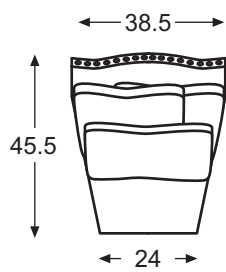

LR-81915LF

LR-81932LF

Broadwater Sectional

**LR-81931LF**  
**Broadwater LAF Love Seat**  
 Leather Fabric Combination

overall  
 w 41 d 45½ h 41

inside  
 w 23 d 20 h 20

seat arm  
 21 30

**LR-81914LF**  
**Broadwater Small Wedge**  
 Leather Fabric Combination

overall  
 w 38½ d 45½ h 43½

inside  
 w 27½ d 20 h 22½

seat  
 21

**LR-81932LF**  
**Broadwater RAF Love Seat**  
 Leather Fabric Combination

overall  
 w 41 d 45½ h 41

inside  
 w 23 d 20 h 20

seat arm  
 21 30

also available

- LR-81914 Broadwater Small Wedge
- LR-81915 Broadwater Large Wedge
- LR-81915LF Broadwater Large Wedge
- LR-81931 Broadwater LAF Love Seat
- LR-81932 Broadwater RAF Love Seat

LR-81931LF

LR-81915LF