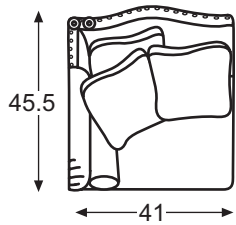

[CenturyFurniture.com](http://CenturyFurniture.com)

**LR-81931LF**  
**Broadwater LAF Love Seat**  
 Leather Fabric Combination

overall  
 w 41 d 45½ h 41

inside  
 w 23 d 20 h 20

seat arm  
 21 30

**LR-81915LF**  
**Broadwater Large Wedge**  
 Leather Fabric Combination

overall  
 w 80½ d 45½ h 44½

inside  
 w 69 d 20 h 23½

seat  
 21

**LR-81932LF**  
**Broadwater RAF Love Seat**  
 Leather Fabric Combination

overall  
 w 41 d 45½ h 41

inside  
 w 23 d 20 h 20

seat arm  
 21 30

also available  
 LR-81914LF Broadwater Small Wedge  
 LR-81914 Broadwater Small Wedge  
 LR-81915 Broadwater Large Wedge  
 LR-81931 Broadwater LAF Love Seat  
 LR-81932 Broadwater RAF Love Seat

LR-81931LF

LR-81915LF

LR-81932LF

Broadwater Sectional

**LR-81931LF**  
**Broadwater LAF Love Seat**  
 Leather Fabric Combination

overall  
 w 41 d 45½ h 41

inside  
 w 23 d 20 h 20

seat arm  
 21 30

**LR-81914LF**  
**Broadwater Small Wedge**  
 Leather Fabric Combination