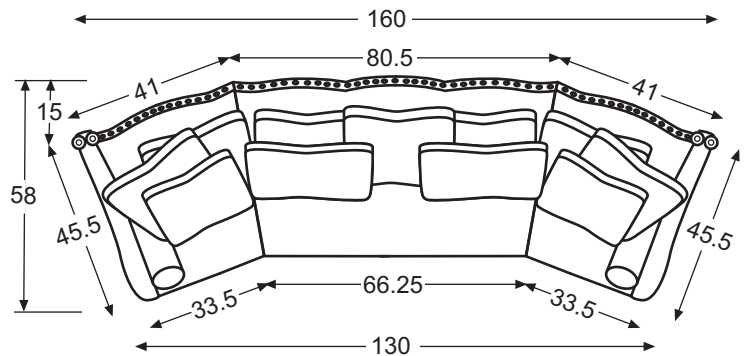

[CenturyFurniture.com](http://CenturyFurniture.com)

**LR-81931LF**  
**Broadwater LAF Love Seat**  
 Leather Fabric Combination

overall  
 w 41 d 45½ h 41

inside  
 w 23 d 20 h 20

seat arm  
 21 30

**LR-81915LF**  
**Broadwater Large Wedge**  
 Leather Fabric Combination

overall  
 w 80½ d 45½ h 44½

inside  
 w 69 d 20 h 23½

seat  
 21

**LR-81932LF**  
**Broadwater RAF Love Seat**  
 Leather Fabric Combination

overall  
 w 41 d 45½ h 41

inside  
 w 23 d 20 h 20

seat arm  
 21 30

also available  
 LR-81914LF Broadwater Small Wedge  
 LR-81914 Broadwater Small Wedge  
 LR-81915 Broadwater Large Wedge  
 LR-81931 Broadwater LAF Love Seat  
 LR-81932 Broadwater RAF Love Seat

LR-81931LF

LR-81915LF

LR-81932LF

Broadwater Sectional

**LR-81931LF**  
**Broadwater LAF Love Seat**  
 Leather Fabric Combination

overall  
 w 41 d 45½ h 41

inside  
 w 23 d 20 h 20

seat arm  
 21 30

**LR-81914LF**  
**Broadwater Small Wedge**  
 Leather Fabric Combination