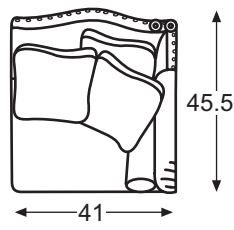

[CenturyFurniture.com](http://CenturyFurniture.com)

**LR-81931LF**  
**Broadwater LAF Love Seat**  
 Leather Fabric Combination

overall  
 w 41 d 45½ h 41

inside  
 w 23 d 20 h 20

seat arm  
 21 30

**LR-81915LF**  
**Broadwater Large Wedge**  
 Leather Fabric Combination

overall  
 w 80½ d 45½ h 44½

inside  
 w 69 d 20 h 23½

seat  
 21

**LR-81932LF**  
**Broadwater RAF Love Seat**  
 Leather Fabric Combination

overall  
 w 41 d 45½ h 41

inside  
 w 23 d 20 h 20

seat arm  
 21 30

also available  
 LR-81914LF Broadwater Small Wedge  
 LR-81914 Broadwater Small Wedge  
 LR-81915 Broadwater Large Wedge  
 LR-81931 Broadwater LAF Love Seat  
 LR-81932 Broadwater RAF Love Seat

LR-81931LF

LR-81915LF

LR-81932LF

Broadwater Sectional

**LR-81931LF**  
**Broadwater LAF Love Seat**  
 Leather Fabric Combination

overall  
 w 41 d 45½ h 41

inside  
 w 23 d 20 h 20

seat arm  
 21 30

**LR-81914LF**  
**Broadwater Small Wedge**  
 Leather Fabric Combination