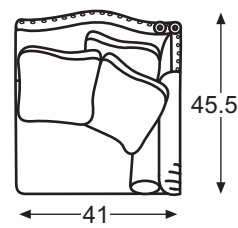

LR-81915LF

LR-81932LF

Broadwater Sectional

**LR-81931LF**  
**Broadwater LAF Love Seat**  
 Leather Fabric Combination

overall  
 w 41 d 45½ h 41

inside  
 w 23 d 20 h 20

seat arm  
 21 30

**LR-81914LF**  
**Broadwater Small Wedge**  
 Leather Fabric Combination

overall  
 w 38½ d 45½ h 43½

inside  
 w 27½ d 20 h 22½

seat  
 21

**LR-81932LF**  
**Broadwater RAF Love Seat**  
 Leather Fabric Combination

overall  
 w 41 d 45½ h 41

inside  
 w 23 d 20 h 20

seat arm  
 21 30

also available

- LR-81914 Broadwater Small Wedge
- LR-81915 Broadwater Large Wedge
- LR-81915LF Broadwater Large Wedge
- LR-81931 Broadwater LAF Love Seat
- LR-81932 Broadwater RAF Love Seat

LR-81931LF

LR-81915LF