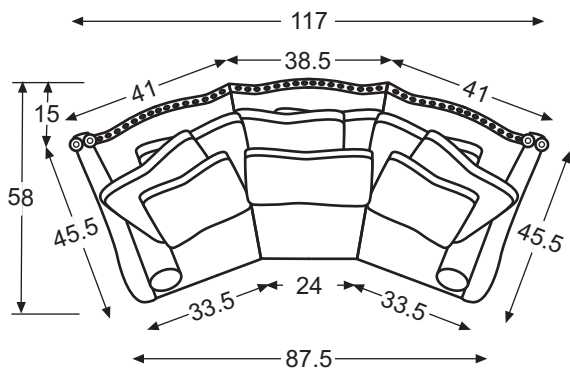

Broadwater Small Wedge Sectional