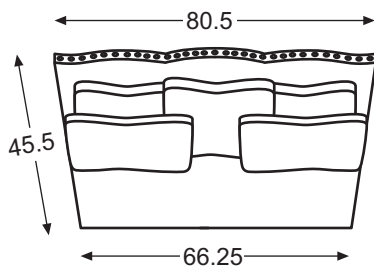

[CenturyFurniture.com](http://CenturyFurniture.com)

**LR-81931LF**  
**Broadwater LAF Love Seat**  
 Leather Fabric Combination

overall  
 w 41 d 45½ h 41

inside  
 w 23 d 20 h 20

seat arm  
 21 30

**LR-81915LF**  
**Broadwater Large Wedge**  
 Leather Fabric Combination

overall  
 w 80½ d 45½ h 44½

inside  
 w 69 d 20 h 23½

seat  
 21

**LR-81932LF**  
**Broadwater RAF Love Seat**  
 Leather Fabric Combination

overall  
 w 41 d 45½ h 41

inside  
 w 23 d 20 h 20

seat arm  
 21 30

also available  
 LR-81914LF Broadwater Small Wedge  
 LR-81914 Broadwater Small Wedge  
 LR-81915 Broadwater Large Wedge  
 LR-81931 Broadwater LAF Love Seat  
 LR-81932 Broadwater RAF Love Seat

LR-81931LF