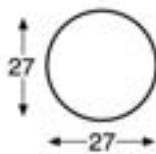

# casuals

sofas

**LTD7460-6 CHAIR**  
 Overall: W51.75 D39 H38.5  
 Inside: W31.5 D18 H19  
 Seat Height: 19.5 Arm Height: 16.5

**LTD7460-41 LAF CHAIR**  
 Overall: W51.75 D36.5 H38.5  
 Inside: W32.5 D18 H19  
 Seat Height: 19.5 Arm Height: 16.5

**LTD7460-12 OTTOMAN**  
 Overall: W27 D27 H18.5

**LTD7460-51 RAF CHAIR**  
 Overall: W51.75 D36.5 H38.5  
 Inside: W32.5 D18 H19  
 Seat Height: 19.5 Arm Height: 16.5

**LTD7460-14 RECTANGULAR OTTOMAN**  
 Overall: W27 D24.5 H18.5

**LTD7460-32 WEDGE**  
 Overall: W50 D36.5 H38.5  
 Inside: W35 D18 H19  
 Seat Height: 19.5

Shown on facing page left to right: LTD7460-41 LAF Chair,  
 LTD7460-32 Wedge & LTD7460-51 RAF Chair

Scale: 3/4" = 1'