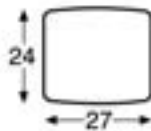

# casuals

sofas

**LTD7460-6 CHAIR**  
 Overall: W51.75 D39 H38.5  
 Inside: W31.5 D18 H19  
 Seat Height: 19.5 Arm Height: 16.5

**LTD7460-41 LAF CHAIR**  
 Overall: W51.75 D36.5 H38.5  
 Inside: W32.5 D18 H19  
 Seat Height: 19.5 Arm Height: 16.5

**LTD7460-12 OTTOMAN**  
 Overall: W27 D27 H18.5

**LTD7460-51 RAF CHAIR**  
 Overall: W51.75 D36.5 H38.5  
 Inside: W32.5 D18 H19  
 Seat Height: 19.5 Arm Height: 16.5

**LTD7460-14 RECTANGULAR OTTOMAN**  
 Overall: W27 D24.5 H18.5

**LTD7460-32 WEDGE**  
 Overall: W50 D36.5 H38.5  
 Inside: W35 D18 H19  
 Seat Height: 19.5

Shown on facing page left to right: LTD7460-41 LAF Chair,  
 LTD7460-32 Wedge & LTD7460-51 RAF Chair

Scale: 3/4" = 1'