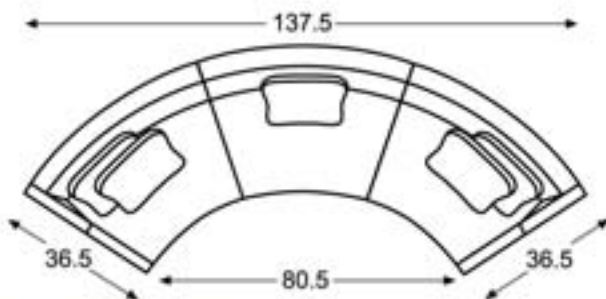

# casuals

sofas

**LTD7460-6 CHAIR**  
 Overall: W51.75 D39 H38.5  
 Inside: W31.5 D18 H19  
 Seat Height: 19.5 Arm Height: 16.5

**LTD7460-41 LAF CHAIR**  
 Overall: W51.75 D36.5 H38.5  
 Inside: W32.5 D18 H19  
 Seat Height: 19.5 Arm Height: 16.5

**LTD7460-12 OTTOMAN**  
 Overall: W27 D27 H18.5

**LTD7460-51 RAF CHAIR**  
 Overall: W51.75 D36.5 H38.5  
 Inside: W32.5 D18 H19  
 Seat Height: 19.5 Arm Height: 16.5

**LTD7460-14 RECTANGULAR OTTOMAN**  
 Overall: W27 D24.5 H18.5

**LTD7460-32 WEDGE**  
 Overall: W50 D36.5 H38.5  
 Inside: W35 D18 H19  
 Seat Height: 19.5

Shown on facing page left to right: LTD7460-41 LAF Chair,  
 LTD7460-32 Wedge & LTD7460-51 RAF Chair

Scale: 3/4" = 1'