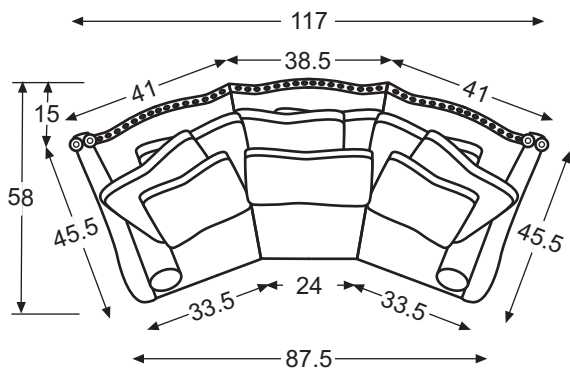

LR-81931LF

LR-81915LF

LR-81932LF

Broadwater Sectional

LR-81931LF
Broadwater LAF Love Seat
 Leather Fabric Combination

overall
 w 41 d 45½ h 41

inside
 w 23 d 20 h 20

seat arm
 21 30

LR-81914LF
Broadwater Small Wedge
 Leather Fabric Combination

overall
 w 38½ d 45½ h 43½

inside
 w 27½ d 20 h 22½

seat
 21

LR-81932LF
Broadwater RAF Love Seat
 Leather Fabric Combination

overall
 w 41 d 45½ h 41

inside
 w 23 d 20 h 20

seat arm
 21 30

also available

- LR-81914 Broadwater Small Wedge
- LR-81915 Broadwater Large Wedge
- LR-81915LF Broadwater Large Wedge
- LR-81931 Broadwater LAF Love Seat
- LR-81932 Broadwater RAF Love Seat

LR-81931LF

LR-81915LF

LR-81932LF

Broadwater Small Wedge Sectional

CENTURY FURNITURE®

Infinite Possibilities. Unlimited Attention.®

CenturyFurniture.com

P.O. Box 608 | Hickory, NC 28603