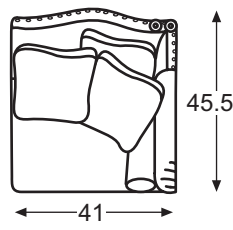

overall
 w 41 d 45½ h 41

inside
 w 23 d 20 h 20

seat arm
 21 30

LR-81915LF
Broadwater Large Wedge
 Leather Fabric Combination

overall
 w 80½ d 45½ h 44½

inside
 w 69 d 20 h 23½

seat
 21

LR-81932LF
Broadwater RAF Love Seat
 Leather Fabric Combination

overall
 w 41 d 45½ h 41

inside
 w 23 d 20 h 20

seat arm
 21 30

also available
 LR-81914LF Broadwater Small Wedge
 LR-81914 Broadwater Small Wedge
 LR-81915 Broadwater Large Wedge
 LR-81931 Broadwater LAF Love Seat
 LR-81932 Broadwater RAF Love Seat

LR-81931LF

LR-81915LF

LR-81932LF

Broadwater Sectional

LR-81931LF
Broadwater LAF Love Seat
 Leather Fabric Combination

overall
 w 41 d 45½ h 41

inside
 w 23 d 20 h 20

seat arm
 21 30