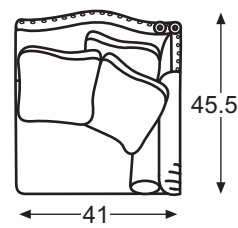

LR-81931LF

LR-81915LF

LR-81932LF

Broadwater Sectional

LR-81931LF
Broadwater LAF Love Seat
 Leather Fabric Combination

overall
 w 41 d 45½ h 41

inside
 w 23 d 20 h 20

seat arm
 21 30

LR-81914LF
Broadwater Small Wedge
 Leather Fabric Combination

overall
 w 38½ d 45½ h 43½

inside
 w 27½ d 20 h 22½

seat
 21

LR-81932LF
Broadwater RAF Love Seat
 Leather Fabric Combination

overall
 w 41 d 45½ h 41

inside
 w 23 d 20 h 20

seat arm
 21 30

also available

- LR-81914 Broadwater Small Wedge
- LR-81915 Broadwater Large Wedge
- LR-81915LF Broadwater Large Wedge
- LR-81931 Broadwater LAF Love Seat
- LR-81932 Broadwater RAF Love Seat

LR-81931LF

LR-81915LF

LR-81932LF

Broadwater Small Wedge Sectional

CENTURY FURNITURE®

Infinite Possibilities. Unlimited Attention.®

CenturyFurniture.com

P.O. Box 608 | Hickory, NC 28603