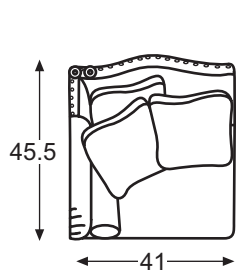

overall
 w 41 d 45½ h 41

inside
 w 23 d 20 h 20

seat arm
 21 30

also available
 LR-81914LF Broadwater Small Wedge
 LR-81914 Broadwater Small Wedge
 LR-81915 Broadwater Large Wedge
 LR-81931 Broadwater LAF Love Seat
 LR-81932 Broadwater RAF Love Seat

LR-81931LF

LR-81915LF

LR-81932LF

Broadwater Sectional

LR-81931LF
Broadwater LAF Love Seat
 Leather Fabric Combination

overall
 w 41 d 45½ h 41

inside
 w 23 d 20 h 20

seat arm
 21 30

LR-81914LF
Broadwater Small Wedge
 Leather Fabric Combination

overall
 w 38½ d 45½ h 43½

inside
 w 27½ d 20 h 22½

seat
 21

LR-81932LF
Broadwater RAF Love Seat
 Leather Fabric Combination

overall
 w 41 d 45½ h 41

inside
 w 23 d 20 h 20

seat arm
 21 30

also available

- LR-81914 Broadwater Small Wedge
- LR-81915 Broadwater Large Wedge
- LR-81915LF Broadwater Large Wedge
- LR-81931 Broadwater LAF Love Seat
- LR-81932 Broadwater RAF Love Seat