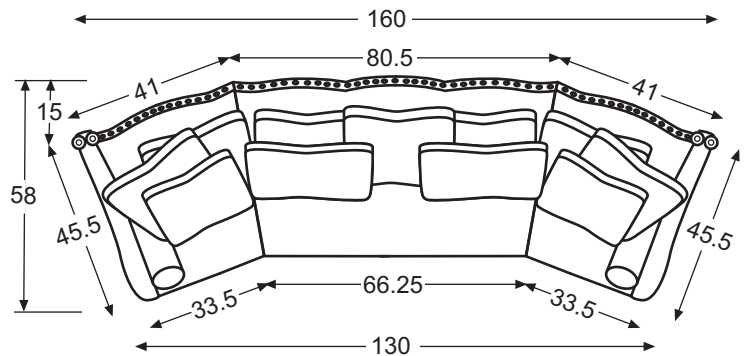

overall
 w 41 d 45½ h 41

inside
 w 23 d 20 h 20

seat arm
 21 30

LR-81915LF
Broadwater Large Wedge
 Leather Fabric Combination

overall
 w 80½ d 45½ h 44½

inside
 w 69 d 20 h 23½

seat
 21

LR-81932LF
Broadwater RAF Love Seat
 Leather Fabric Combination

overall
 w 41 d 45½ h 41

inside
 w 23 d 20 h 20

seat arm
 21 30

also available
 LR-81914LF Broadwater Small Wedge
 LR-81914 Broadwater Small Wedge
 LR-81915 Broadwater Large Wedge
 LR-81931 Broadwater LAF Love Seat
 LR-81932 Broadwater RAF Love Seat

LR-81931LF

LR-81915LF

LR-81932LF

Broadwater Sectional

LR-81931LF
Broadwater LAF Love Seat
 Leather Fabric Combination

overall
 w 41 d 45½ h 41

inside
 w 23 d 20 h 20

seat arm
 21 30

LR-81914LF
Broadwater Small Wedge
 Leather Fabric Combination

overall
 w 38½ d 45½ h 43½

inside
 w 27½ d 20 h 22½

seat
 21

LR-81932LF
Broadwater RAF Love Seat
 Leather Fabric Combination

overall
 w 41 d 45½ h 41