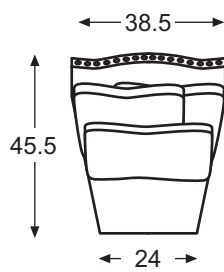

LR-81914LF
Broadwater Small Wedge
 Leather Fabric Combination

overall
 w 38½ d 45½ h 43½

inside
 w 27½ d 20 h 22½

seat
 21

LR-81932LF
Broadwater RAF Love Seat
 Leather Fabric Combination

overall
 w 41 d 45½ h 41

inside
 w 23 d 20 h 20

seat arm
 21 30

also available

- LR-81914 Broadwater Small Wedge
- LR-81915 Broadwater Large Wedge
- LR-81915LF Broadwater Large Wedge
- LR-81931 Broadwater LAF Love Seat
- LR-81932 Broadwater RAF Love Seat

LR-81931LF

LR-81915LF

LR-81932LF

Broadwater Small Wedge Sectional

CENTURY FURNITURE®

Infinite Possibilities. Unlimited Attention.®

CenturyFurniture.com

P.O. Box 608 | Hickory, NC 28603