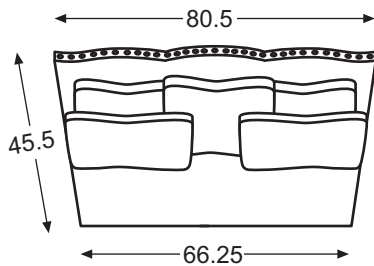

overall
 w 41 d 45½ h 41

inside
 w 23 d 20 h 20

seat arm
 21 30

LR-81915LF
Broadwater Large Wedge
 Leather Fabric Combination

overall
 w 80½ d 45½ h 44½

inside
 w 69 d 20 h 23½

seat
 21

LR-81932LF
Broadwater RAF Love Seat
 Leather Fabric Combination

overall
 w 41 d 45½ h 41

inside
 w 23 d 20 h 20

seat arm
 21 30

also available
 LR-81914LF Broadwater Small Wedge
 LR-81914 Broadwater Small Wedge
 LR-81915 Broadwater Large Wedge
 LR-81931 Broadwater LAF Love Seat
 LR-81932 Broadwater RAF Love Seat

LR-81931LF

LR-81915LF

LR-81932LF

Broadwater Sectional

LR-81931LF
Broadwater LAF Love Seat
 Leather Fabric Combination

overall
 w 41 d 45½ h 41

inside
 w 23 d 20 h 20

seat arm
 21 30