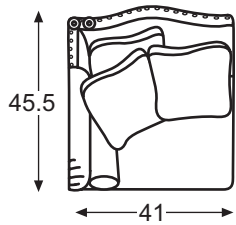

overall
 w 41 d 45½ h 41

inside
 w 23 d 20 h 20

seat arm
 21 30

LR-81915LF
Broadwater Large Wedge
 Leather Fabric Combination

overall
 w 80½ d 45½ h 44½

inside
 w 69 d 20 h 23½

seat
 21

LR-81932LF
Broadwater RAF Love Seat
 Leather Fabric Combination

overall
 w 41 d 45½ h 41

inside
 w 23 d 20 h 20

seat arm
 21 30

also available
 LR-81914LF Broadwater Small Wedge
 LR-81914 Broadwater Small Wedge
 LR-81915 Broadwater Large Wedge
 LR-81931 Broadwater LAF Love Seat
 LR-81932 Broadwater RAF Love Seat

LR-81931LF

LR-81915LF

LR-81932LF

Broadwater Sectional

LR-81931LF
Broadwater LAF Love Seat
 Leather Fabric Combination

overall
 w 41 d 45½ h 41

inside
 w 23 d 20 h 20

seat arm
 21 30