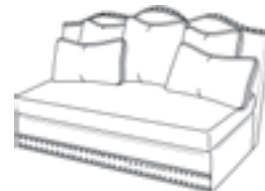

Highlander Sectional Series

LR-82631
Highlander LAF Love Seat
W41 D45.5 H41in
Also Available as LR-82631LF

LR-82632
Highlander RAF Love Seat
W41 D45.5 H41in
Also Available as LR-82632LF

LR-82614
Highlander Small Wedge
W38.5 D45.5 H43.5in
Also Available as LR-82614LF