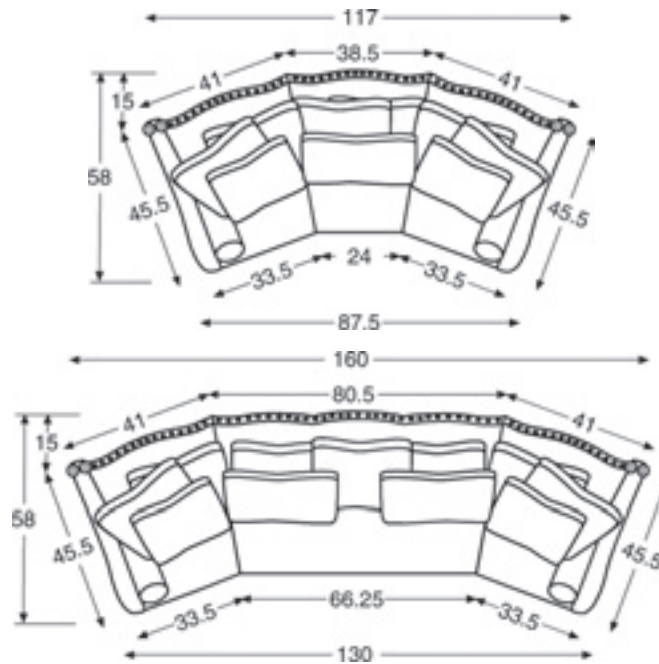

Highlander Sectional Series

LR-82631
Highlander LAF Love Seat
W41 D45.5 H41in
Also Available as LR-82631LF

LR-82632
Highlander RAF Love Seat
W41 D45.5 H41in
Also Available as LR-82632LF

LR-82614
Highlander Small Wedge
W38.5 D45.5 H43.5in
Also Available as LR-82614LF

LR-82615
Highlander Large Wedge
W80.5 D45.5 H44.5in
Also Available as LR-82615LF