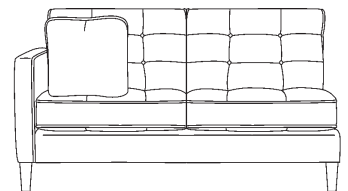

## MARC SECTIONAL SERIES

**ESN173-2**  
SOFA  
80 x 37.5 x 38.5

**ESN173-6**  
CHAIR  
33.5 x 37.5 x 38.5

**ESN173-12**  
OTTOMAN  
26 x 20.5 x 18.5

**ESN173-62**  
LAF LOVE SEAT  
67 x 37.5 x 38.5

**ESN173-72**  
RAF LOVE SEAT  
67 x 37.5 x 38.5

**ESN173-81**  
LAF CHAISE  
36.5 x 65.5 x 38.5

**ESN173-91**  
RAF CHAISE  
36.5 x 65.5 x 38.5