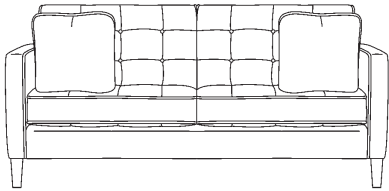

## MARC SECTIONAL SERIES

**ESN173-2**  
SOFA  
80 x 37.5 x 38.5

**ESN173-6**  
CHAIR  
33.5 x 37.5 x 38.5

**ESN173-12**  
OTTOMAN  
26 x 20.5 x 18.5

**ESN173-62**  
LAF LOVE SEAT  
67 x 37.5 x 38.5

**ESN173-72**  
RAF LOVE SEAT  
67 x 37.5 x 38.5