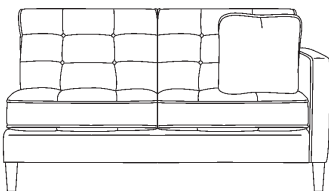

## MARC SECTIONAL SERIES

**ESN173-2**  
SOFA  
80 x 37.5 x 38.5

**ESN173-6**  
CHAIR  
33.5 x 37.5 x 38.5

**ESN173-12**  
OTTOMAN  
26 x 20.5 x 18.5

**ESN173-62**  
LAF LOVE SEAT  
67 x 37.5 x 38.5

**ESN173-72**  
RAF LOVE SEAT  
67 x 37.5 x 38.5

**ESN173-81**  
LAF CHAISE  
36.5 x 65.5 x 38.5

**ESN173-91**  
RAF CHAISE  
36.5 x 65.5 x 38.5